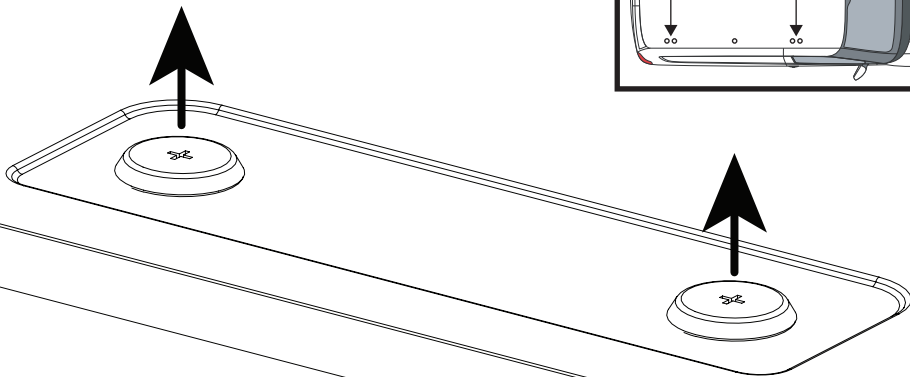

1

ME0755

ME0756

ME0758

2

PHILLIPS

3.1