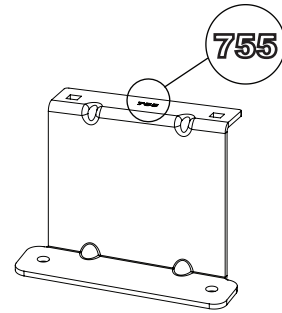

### Vehicle:

Fiat Doblo: 2010 on  
Vauxhall Combo: 2012 - 2019

**Wheel Base:** LWB / MAXI (L2)

**Roof Height:** Low (H1)

**Rear Doors:** Twin / Tailgate

1

ME0755

ME0756