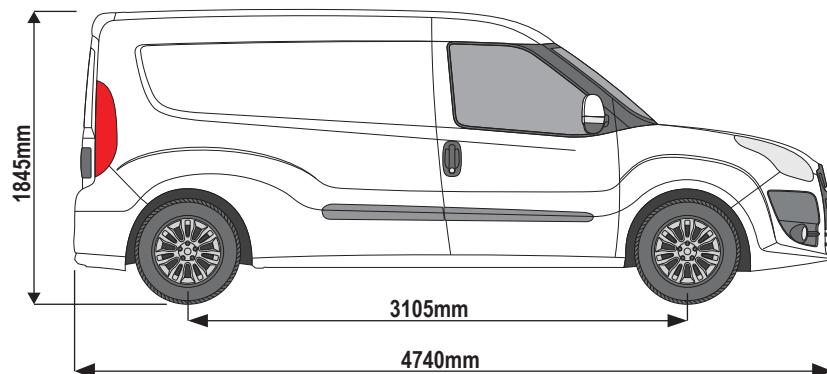

284-2

Vehicle:

Fiat Doblo: 2010 on
Vauxhall Combo: 2012 - 2019

Wheel Base: LWB / MAXI (L2)

Roof Height: Low (H1)

Rear Doors: Twin / Tailgate