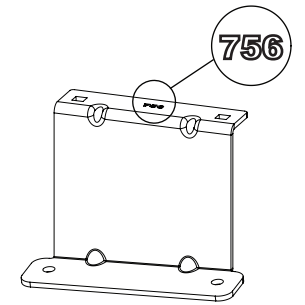

### Vehicle:

Fiat Doblo: 2010 on  
Vauxhall Combo: 2012 - 2019

**Wheel Base:** LWB / MAXI (L2)

**Roof Height:** Low (H1)

**Rear Doors:** Twin / Tailgate

1

ME0755

ME0756