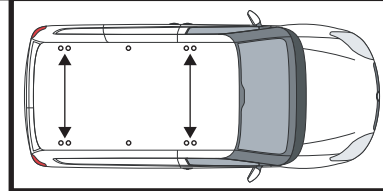

1

ME0755

ME0756

ME0758

2

PHILLIPS

3.1