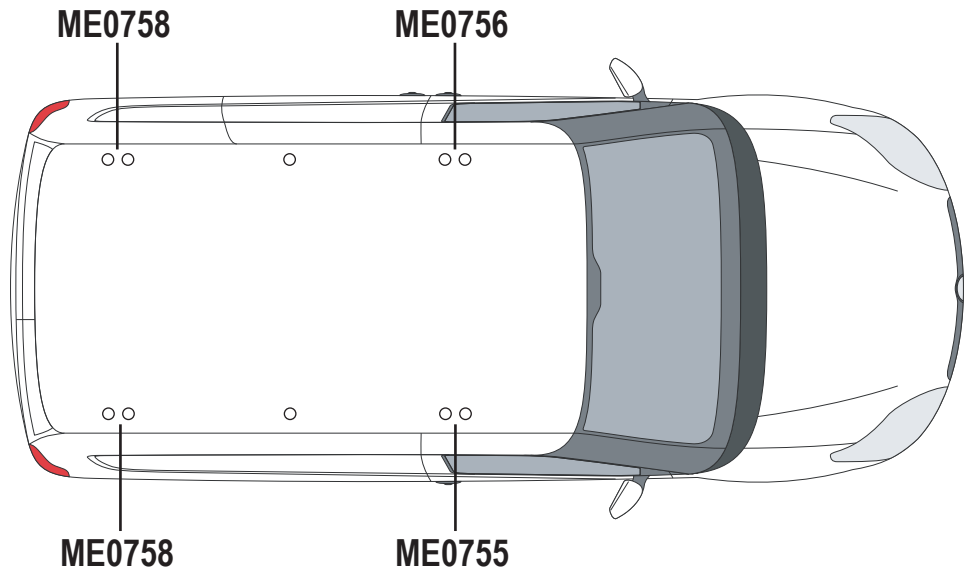

### Vehicle:

Fiat Doblo: 2010 on  
Vauxhall Combo: 2012 - 2019

**Wheel Base:** LWB / MAXI (L2)

**Roof Height:** Low (H1)

**Rear Doors:** Twin / Tailgate

1

ME0755

ME0756