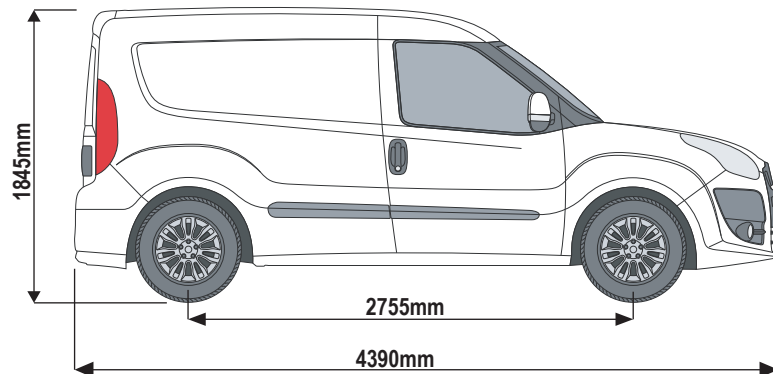

## 284-2

### Vehicle:

Fiat Doblo: 2010 on  
Vauxhall Combo: 2012 - 2019

**Wheel Base:** SWB (L1)

**Roof Height:** Low (H1)

**Rear Doors:** Twin / Tailgate