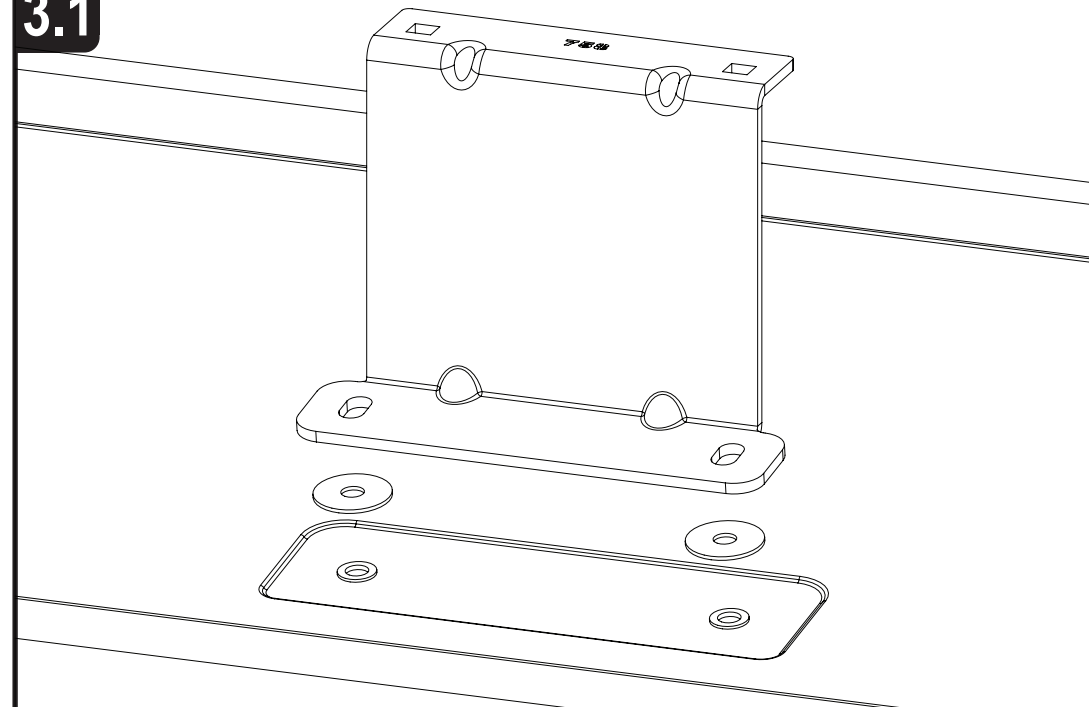

PHILLIPS

3.1