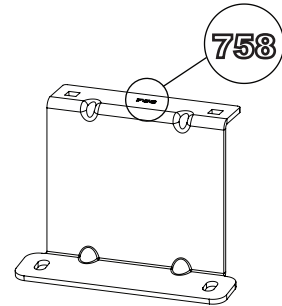

1

ME0755

ME0756

ME0758

2

PHILLIPS

3.1